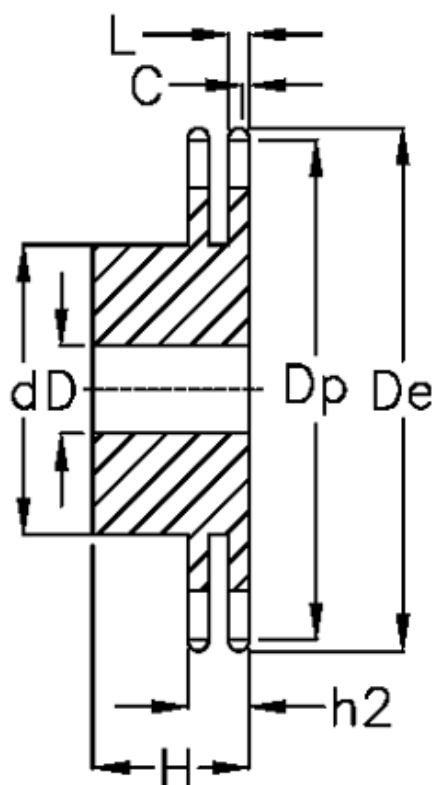

Article number: 616012002020

Description: Sprocket 05 B-2 Z=20 duplex  
predrilled

## Measures

C	= 1	h2	= 8.3
d	= 40	L	= 2.7
D	= 10±0,5	Number of teeth	= 20
De	= 54.4		
Dp	= 51.14		
For chain size	= 8 x 3,0 mm		
For chain type	= 05 B-2		
H	= 20		